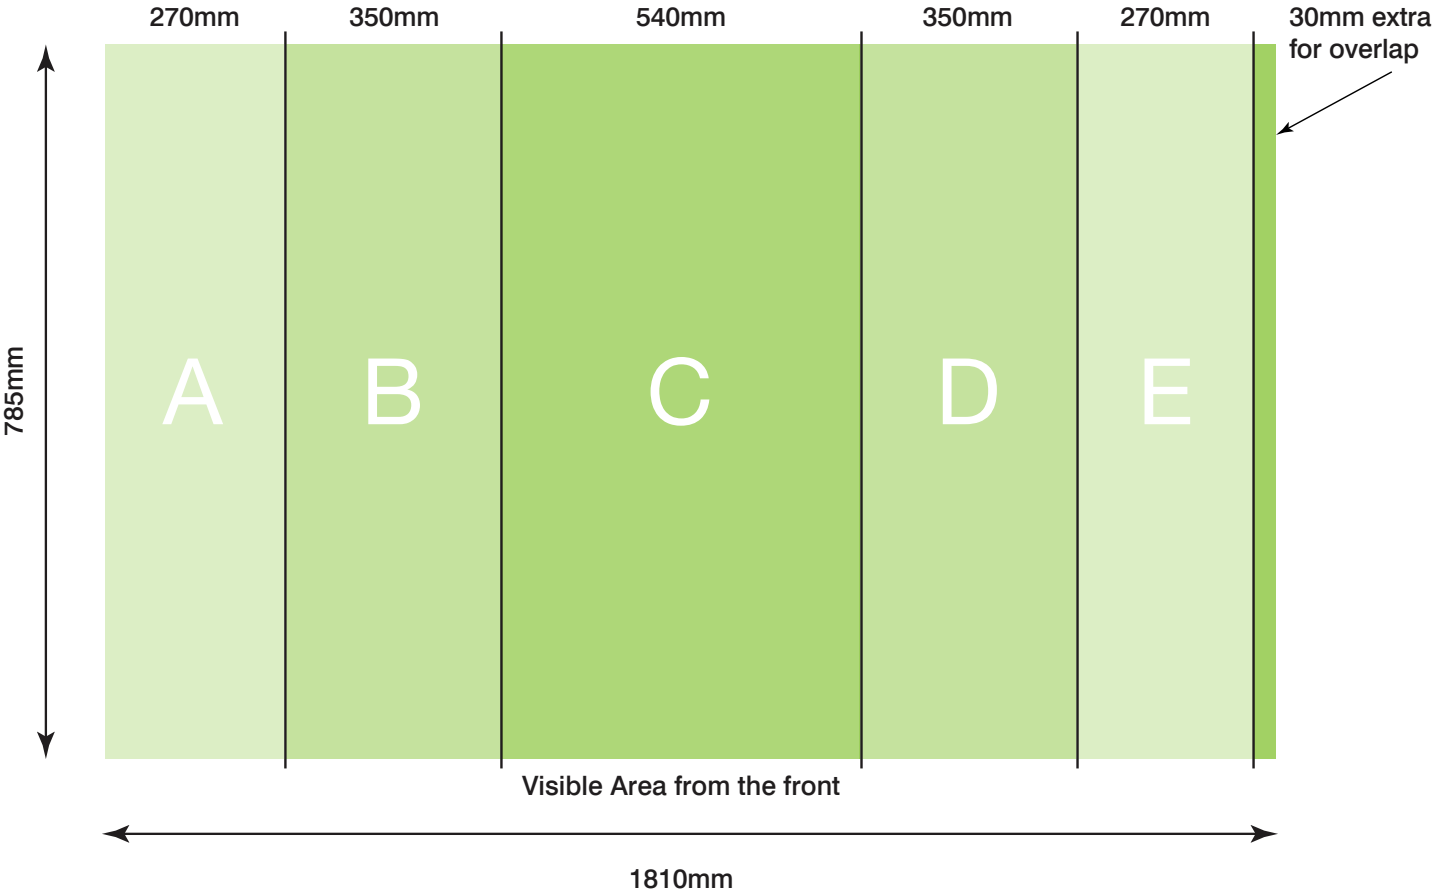

# BETTERPRINTING

Very portable and easy to fit Exhibition stand **Podium wrap** graphic

## Graphic Guide

Graphic Dimension (Height x Width)

**Cut Size**  
785mm (H) x 1810mm (W)

**Visible Area (front view)**  
785mm (H) x 540mm (W)